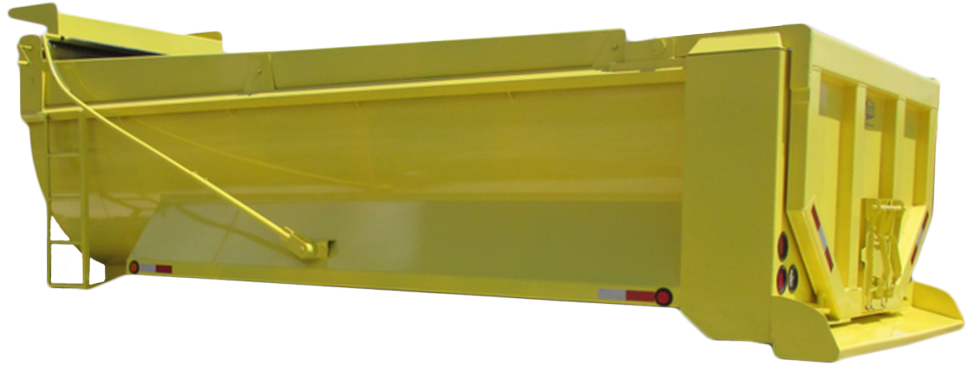

**AUGUST 2023 SPEC SHEET**

**Dump Body Length**

- 13-16ft Dump Body
- 17-18ft Dump Body
- 19-20ft Dump Body
- 21-22ft Dump Body
- 23-24ft Dump Body

**Steel Thickness Options**

- Hardox 450 3/16" Floor, 1/8" Walls
- Hardox 450 1/4" Floor, 3/16" Walls

**Bed Vibrator**

- Dual Air Vibrator
- Electric Vibrator

**Hoist Options**

- Inside Hoist
- 50/50 Hoist
- Outside Hoist

**Tail Gate Options**

- Gravity Tailgate
- High Lift Tailgate
- Trench Gate
- Manual Gate Lock

### Bed Height

Standard 48" Sides

High 60" Sides

8" Steel Side Boards